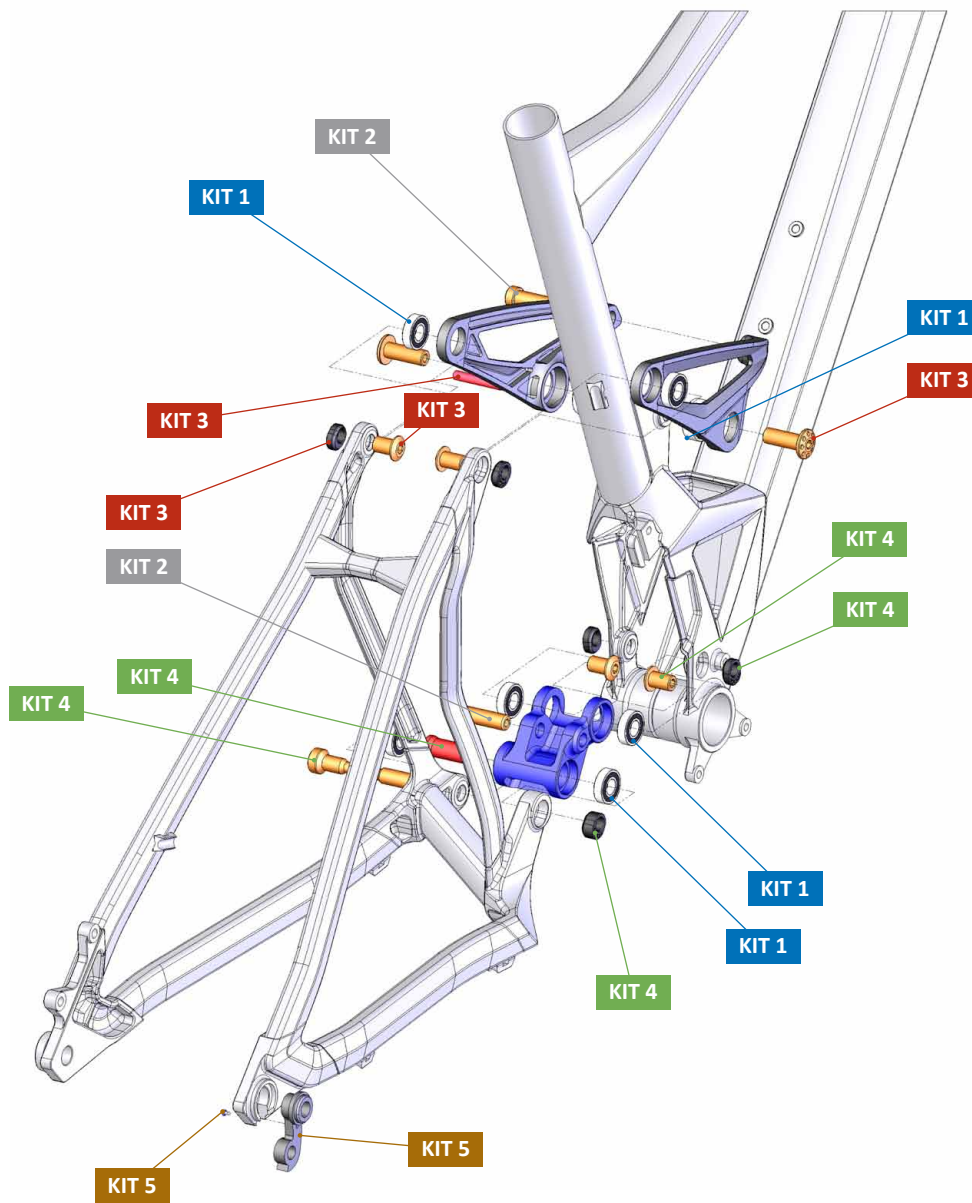

ITEM No.	DESCRIPTION	QTY.
1 - 2	UPPER LINK	1
3	LOWER LINK	1
4	BEARING 6900-RS	6
5	SPACER D14x35	1
6	PIVOT AXLE M10x63	1
7	AXLE NUT M10x8.85	1
8	AXLE NUT M10x5.75	4
9	BOLT M10x36	2
10	PIVOT AXLE M10x15	4

ITEM No.	DESCRIPTION	QTY.
11	BEARING 6000-2RS	2
12	AXLE D10x28	2
13	M6x40	1
14	M047 HANGER	1
15	M3x8L -M	1
16	CABLE HOLDER	3
17	M5x15L-R-S	3

PART NUMBER	DESCRIPTION	COMPONENTS
<a href="#">099.12001</a>	<b>KIT 1: ZERO BEARING KIT</b>	BEARING 6900-RS (x6) / BEARING 6000-2RS (x2)
<a href="#">099.12002</a>	<b>KIT 2: SHOCK HARDWARE ZERO 1</b>	BOLT M10x36 (x2)
<a href="#">099.12004</a>	<b>KIT 3: UPPER LINK KIT 2</b>	AXLE D10x28 (x2) / PIVOT AXLE M10x15 (x2) / AXLE NUT M10x5.75 (x2) / M6x40
<a href="#">099.12006</a>	<b>KIT 4: LOWER LINK KIT</b>	PIVOT AXLE M10x63 / PIVOT AXLE M10x15 (x2) / SPACER D14x35 / AXLE NUT M10x8.85 / AXLE NUT M10x5.75 (x2)
<a href="#">099.12009</a>	<b>KIT 5: HANGER KIT 1*</b>	M006 HANGER / M5x10L-M (x2)
<a href="#">099.12010</a>	<b>KIT 5: HANGER KIT 2**</b>	M047 HANGER / M3x8L -M
<a href="#">099.12109</a>	PIVOT AXLE M10x63	PIVOT AXLE M10x63
<a href="#">099.12106</a>	PIVOT AXLE M10x15	PIVOT AXLE M10x15
<a href="#">099.12114</a>	AXLE NUT M10x5.75	AXLE NUT M10x5.75
<a href="#">099.12113</a>	AXLE NUT M10x8.85	AXLE NUT M10x8.85
<a href="#">099.12104</a>	BOLT M10x36	BOLT M10x36