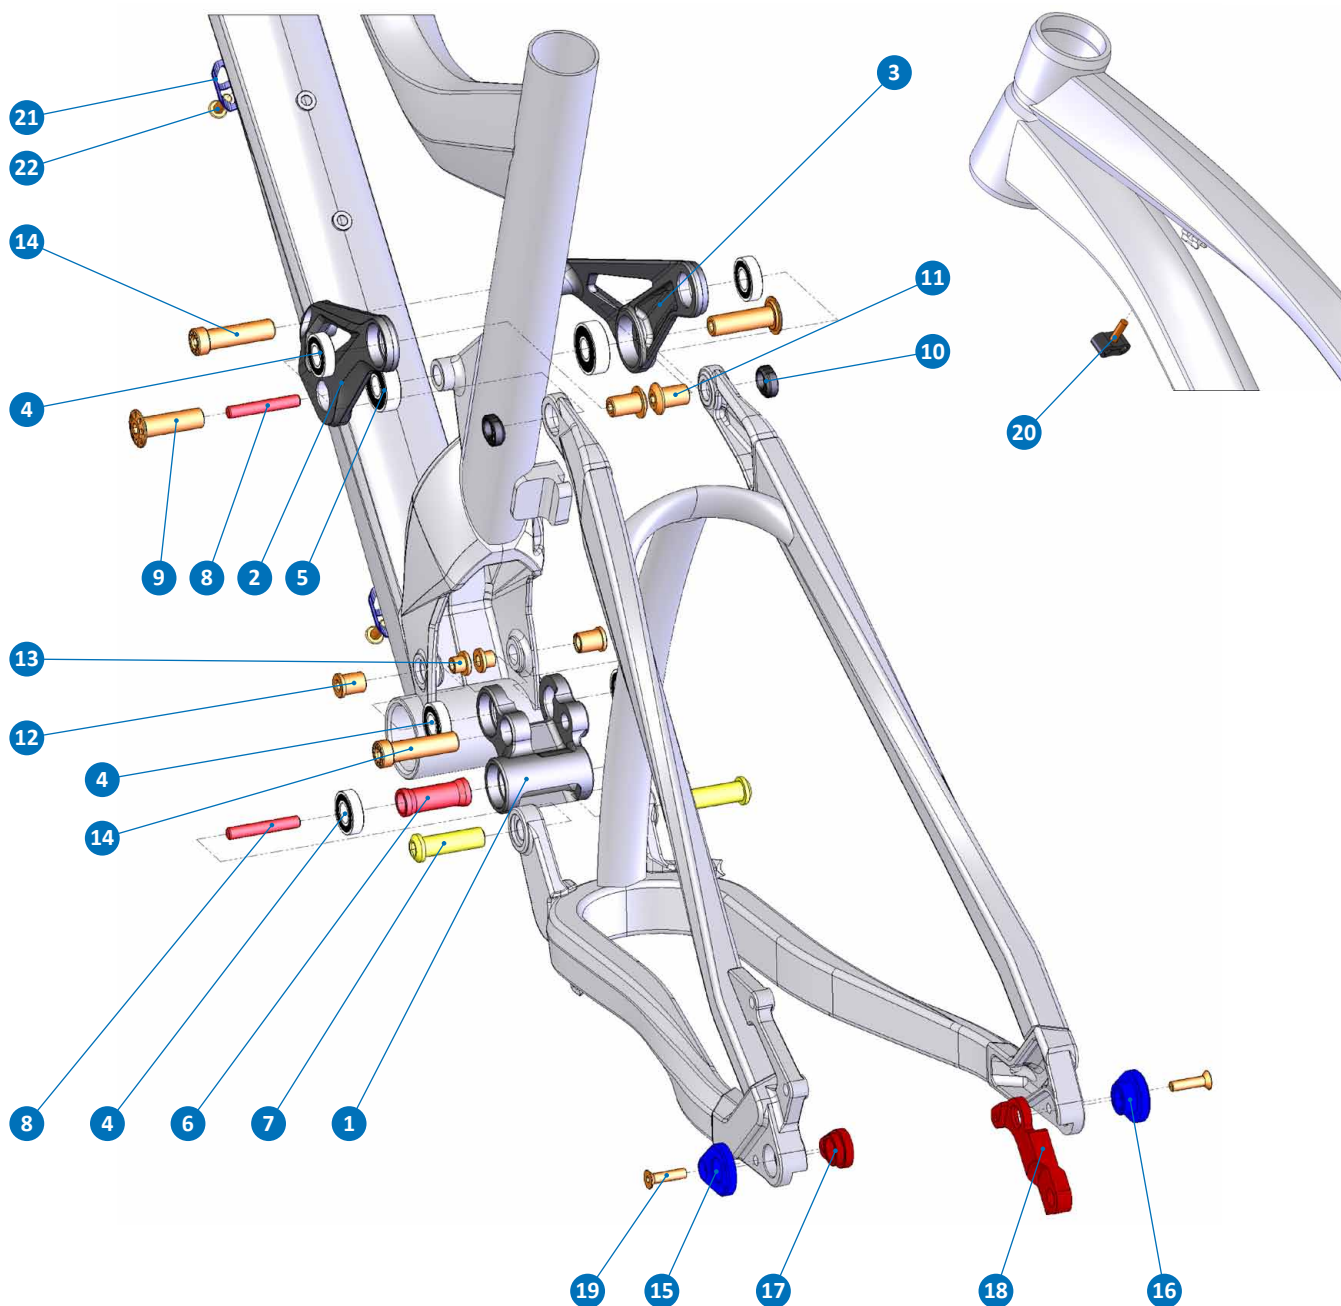

FACTOR XR / FACTOR 29er

YEAR: 2013

ITEM No.	DESCRIPTION	QTY.
1	LOWER LINK	1
2 - 3	UPPER LINK	1
4	BEARING 6900-RS	6
5	BEARING 6000-2RS	2
6	SPACER D14x35	1
7	PIVOT AXLE M10x33	2
8	SCREW AXLE M6x40	2
9	PIVOT AXLE M x	2
10	AXLE NUT M10x5,75	2
11	PIVOT AXLE M10x15	2
12	NUT D10xL11.5	2

ITEM No.	DESCRIPTION	QTY.
13	NUT M8x5	2
14	BOLT M10x36	2
15	HANGER CAP, L	1
16	HANGER CAP, R	1
17	HANGER M052 M055 LEFT	1
18	HANGER M052 SHIMANO DIRECT MOUNT	1
19	M5x20L-M-S SCREW BOLT	2
20	CABLE HOLDER	1
21	CABLE HOLDER	2
22	M5x15L-R-S	2

PART NUMBER	DESCRIPTION	COMPONENTS
099.12001	KIT 1: ZERO BEARING KIT	BEARING 6900-RS (x6) / BEARING 6000-2RS (x2)
099.12002	KIT 2: SHOCK HARDWARE ZERO 1	BOLT M10x36 (x2)
099.12003	KIT 3: UPPER LINK KIT 1	M10x36 (x2) / PIVOT AXLE M10x15 (x2) / AXLE NUT M10x5.75 (x2) / M6x40
099.12022	KIT 4: LOWER LINK KIT 3	SCREW AXLE M6x40 / SPACER D14x35 / PIVOT AXLE M10x33 (x2) / NUT D10xL11.5 (x2) / NUT M8x5 (x2)
099.13108	KIT 5: HANGER KIT 9 SHIMANO DIRECT MOUNT	HANGER M052 SHIMANO DIRECT MOUNT / M5x20L-M-S SCREW BOLT
099.13110	KIT 5: HANGER KIT 11	HANGER M054 / M5x20L-M-S SCREW BOLT
099.13112	KIT 5: HANGER KIT 12 SRAM 12MM	HANGER M055 SRAM 12MM / M5x20L-M-S SCREW BOLT
099.13111	KIT 6: CONVERSION KIT1 QR AXLE	HANGER M054 LEFT / M5x20L-M-S SCREW BOLT / HANGER CAP QR (x2)
099.13115	KIT 7: CONVERSION KIT2 12MM AXLE	HANGER M052 M055 LEFT / M5x20L-M-S SCREW BOLT / HANGER CAP, L / HANGER CAP, R