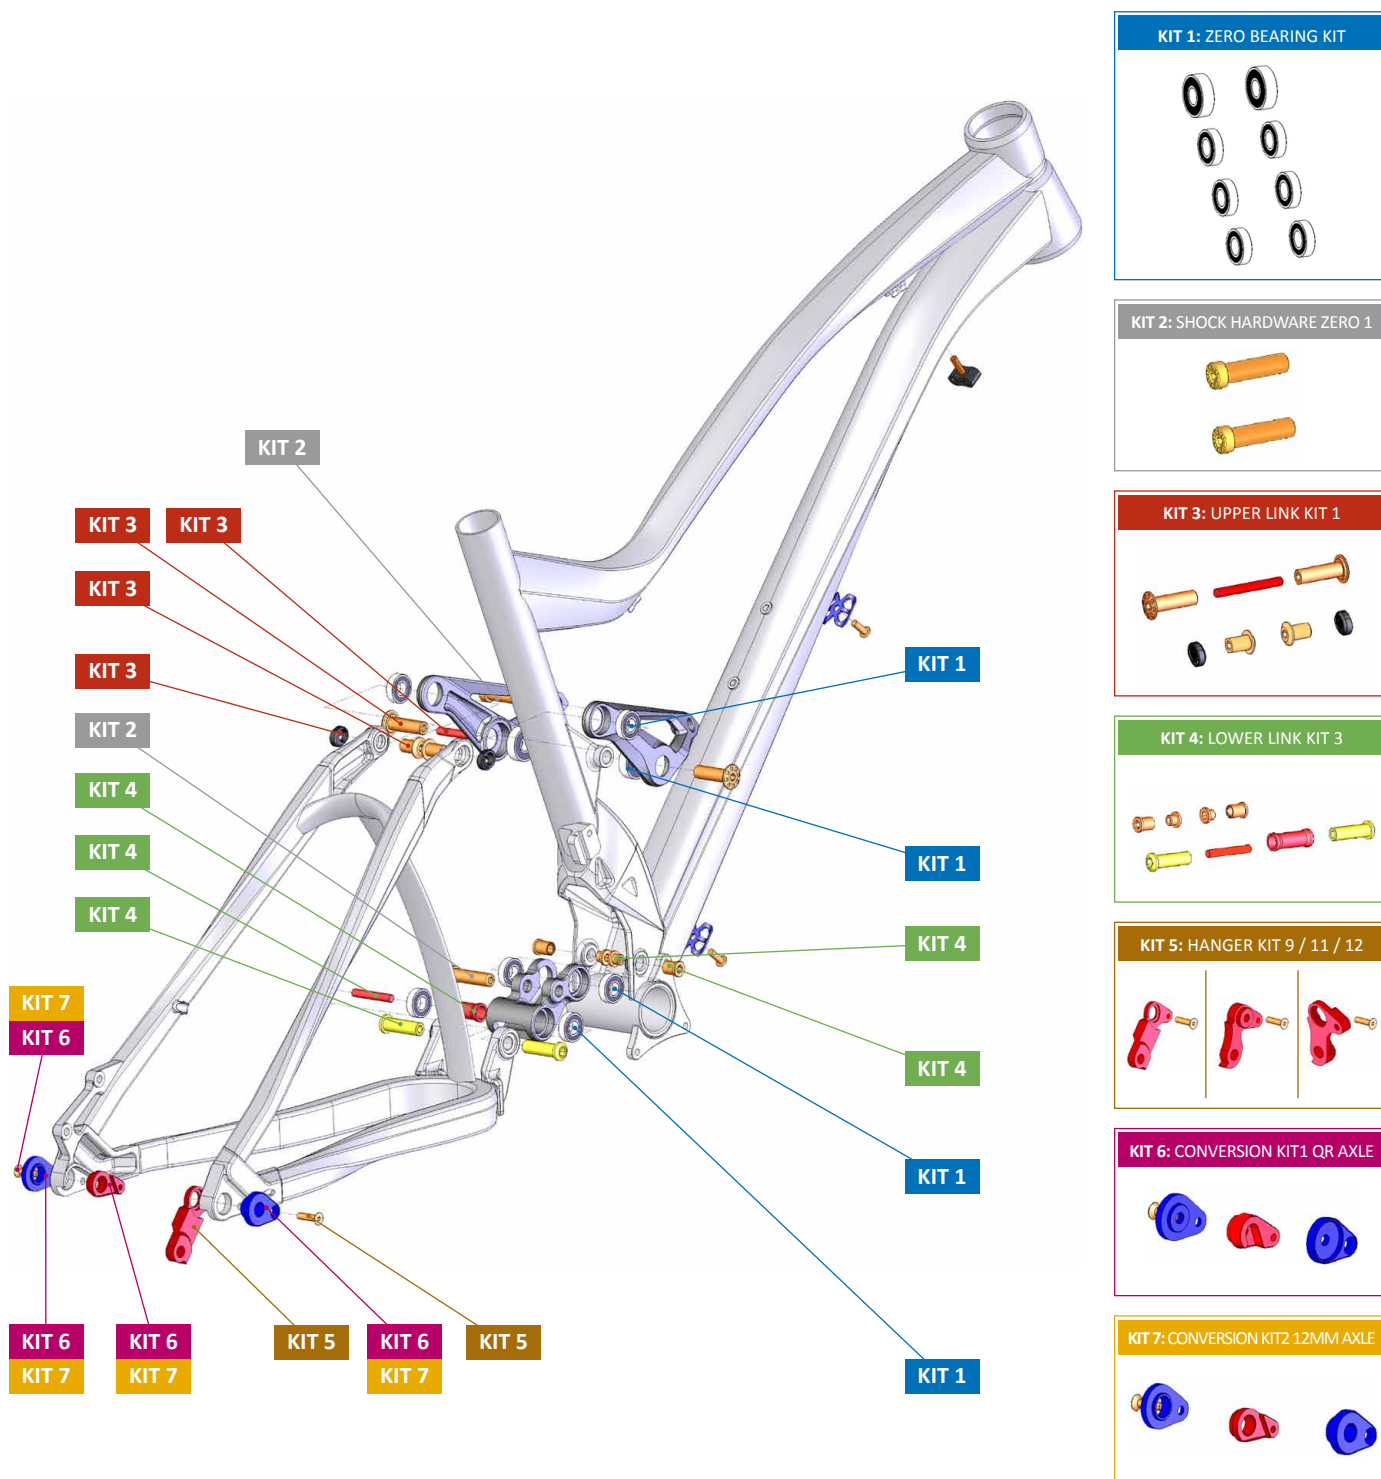

FACTOR XR / FACTOR 29er

YEAR: 2013

ITEM No.	DESCRIPTION	QTY.
1	LOWER LINK	1
2 - 3	UPPER LINK	1
4	BEARING 6900-RS	6
5	BEARING 6000-2RS	2
6	SPACER D14x35	1
7	PIVOT AXLE M10x33	2
8	SCREW AXLE M6x40	2
9	PIVOT AXLE M x	2
10	AXLE NUT M10x5,75	2
11	PIVOT AXLE M10x15	2
12	NUT D10xL11.5	2

ITEM No.	DESCRIPTION	QTY.
13	NUT M8x5	2
14	BOLT M10x36	2
15	HANGER CAP, L	1
16	HANGER CAP, R	1
17	HANGER M052 M055 LEFT	1
18	HANGER M052 SHIMANO DIRECT MOUNT	1
19	M5x20L-M-S SCREW BOLT	2
20	CABLE HOLDER	1
21	CABLE HOLDER	2
22	M5x15L-R-S	2

PART NUMBER	DESCRIPTION	COMPONENTS
099.12001	KIT 1: ZERO BEARING KIT	BEARING 6900-RS (x6) / BEARING 6000-2RS (x2)
099.12002	KIT 2: SHOCK HARDWARE ZERO 1	BOLT M10x36 (x2)
099.12003	KIT 3: UPPER LINK KIT 1	M10x36 (x2) / PIVOT AXLE M10x15 (x2) / AXLE NUT M10x5.75 (x2) / M6x40
099.12022	KIT 4: LOWER LINK KIT 3	SCREW AXLE M6x40 / SPACER D14x35 / PIVOT AXLE M10x33 (x2) / NUT D10xL11.5 (x2) / NUT M8x5 (x2)
099.13108	KIT 5: HANGER KIT 9 SHIMANO DIRECT MOUNT	HANGER M052 SHIMANO DIRECT MOUNT / M5x20L-M-S SCREW BOLT
099.13110	KIT 5: HANGER KIT 11	HANGER M054 / M5x20L-M-S SCREW BOLT
099.13112	KIT 5: HANGER KIT 12 SRAM 12MM	HANGER M055 SRAM 12MM / M5x20L-M-S SCREW BOLT
099.13111	KIT 6: CONVERSION KIT1 QR AXLE	HANGER M054 LEFT / M5x20L-M-S SCREW BOLT / HANGER CAP QR (x2)
099.13115	KIT 7: CONVERSION KIT2 12MM AXLE	HANGER M052 M055 LEFT / M5x20L-M-S SCREW BOLT / HANGER CAP, L / HANGER CAP, R