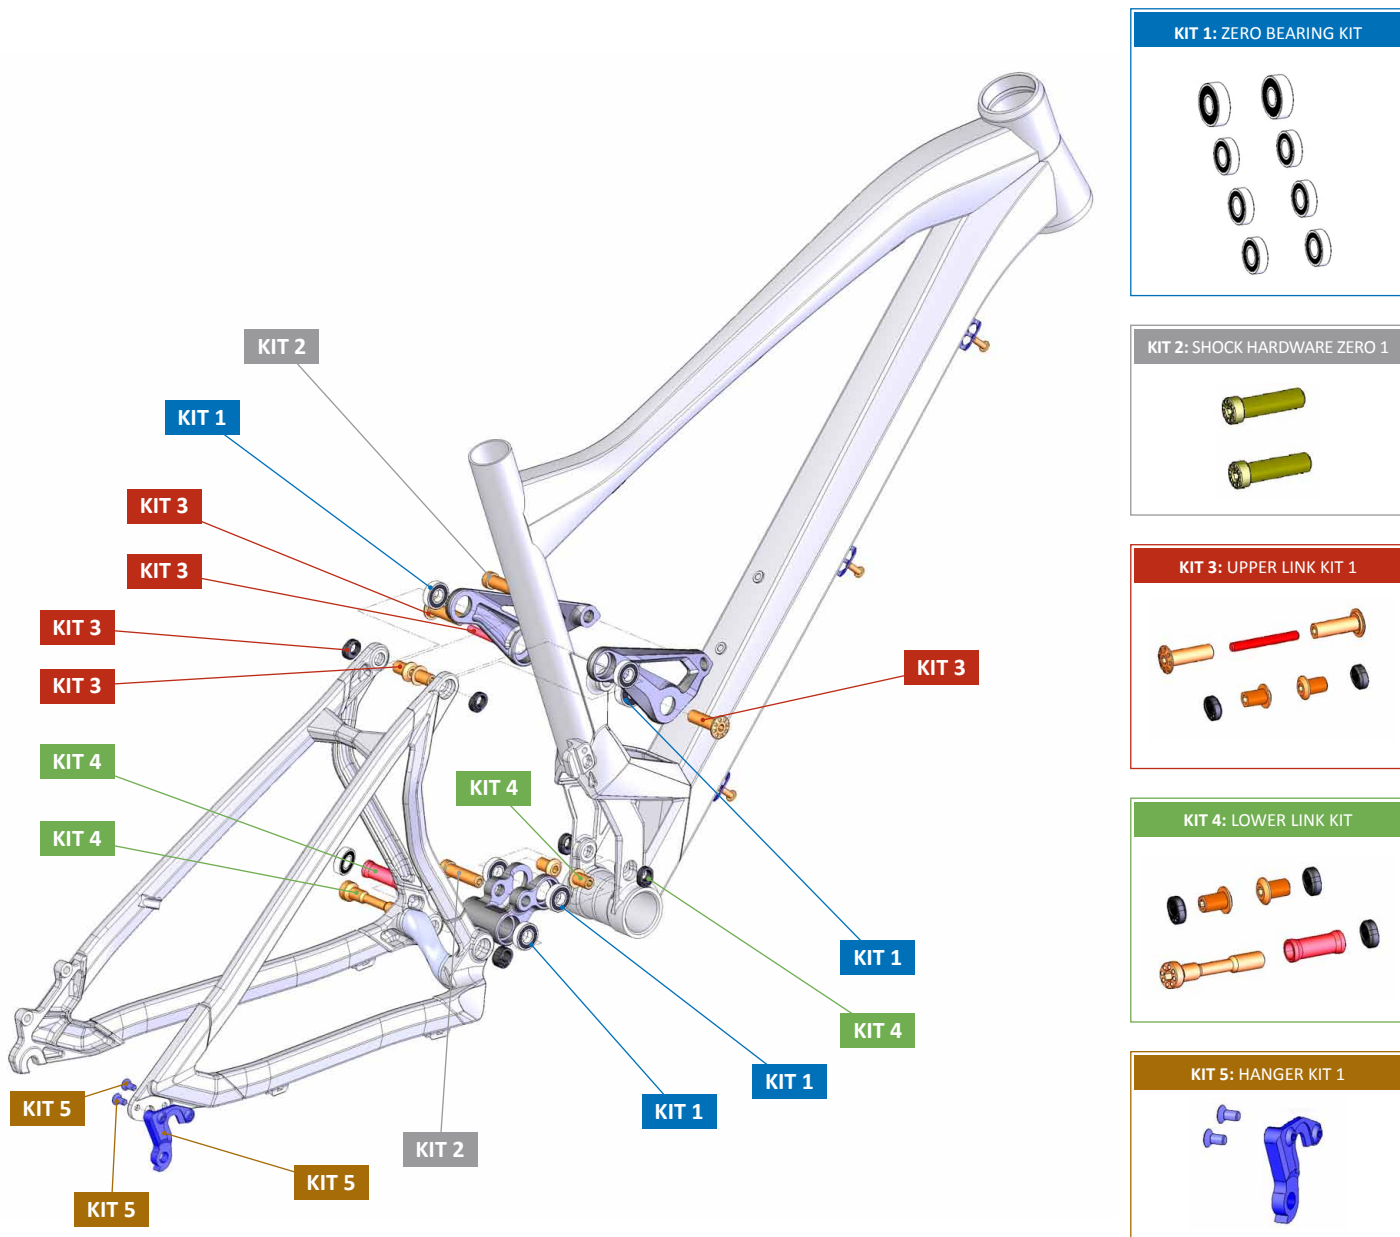

FACTOR

YEAR: 2011 - 2012

ITEM No.	DESCRIPTION	QTY.
1	LOWER LINK	1
2 - 3	UPPER LINK	1
4	BOLT M10x36	2
5	BEARING 6000-2RS	2
6	M6x40	1
7	M10x36	2
8	BEARING 6900-RS	6
9	SPACER D14x35	1
10	PIVOT AXLE M10x63	1

ITEM No.	DESCRIPTION	QTY.
11	AXLE NUT M10x8.85	1
12	AXLE NUT M10x5.75	4
13	PIVOT AXLE M10x15	4
14	M006 HANGER	1
15	M5x10L-M	2
16	CABLE HOLDER	3
17	M5x15L-R-S	3

FACTOR

YEAR: 2011 - 2012

PART NUMBER	DESCRIPTION	COMPONENTS
099.12001	KIT 1: ZERO BEARING KIT	BEARING 6900-RS (x6) / BEARING 6000-2RS (x2)
099.12002	KIT 2: SHOCK HARDWARE ZERO 1	BOLT M10x36 (x2)
099.12003	KIT 3: UPPER LINK KIT 1	M10x36 (x2) / PIVOT AXLE M10x15 (x2) / AXLE NUT M10x5.75 (x2) / M6x40
099.12006	KIT 4: LOWER LINK KIT	PIVOT AXLE M10x63 / PIVOT AXLE M10x15 (x2) / SPACER D14x35 / AXLE NUT M10x8.85 / AXLE NUT M10x5.75 (x2)
099.12009	KIT 5: HANGER KIT 1	M006 HANGER / M5x10L-M (x2)
099.12109	PIVOT AXLE M10x63	PIVOT AXLE M10x63
099.12106	PIVOT AXLE M10x15	PIVOT AXLE M10x15
099.12114	AXLE NUT M10x5.75	AXLE NUT M10x5.75
099.12113	AXLE NUT M10x8.85	AXLE NUT M10x8.85
099.12104	BOLT M10x36	BOLT M10x36