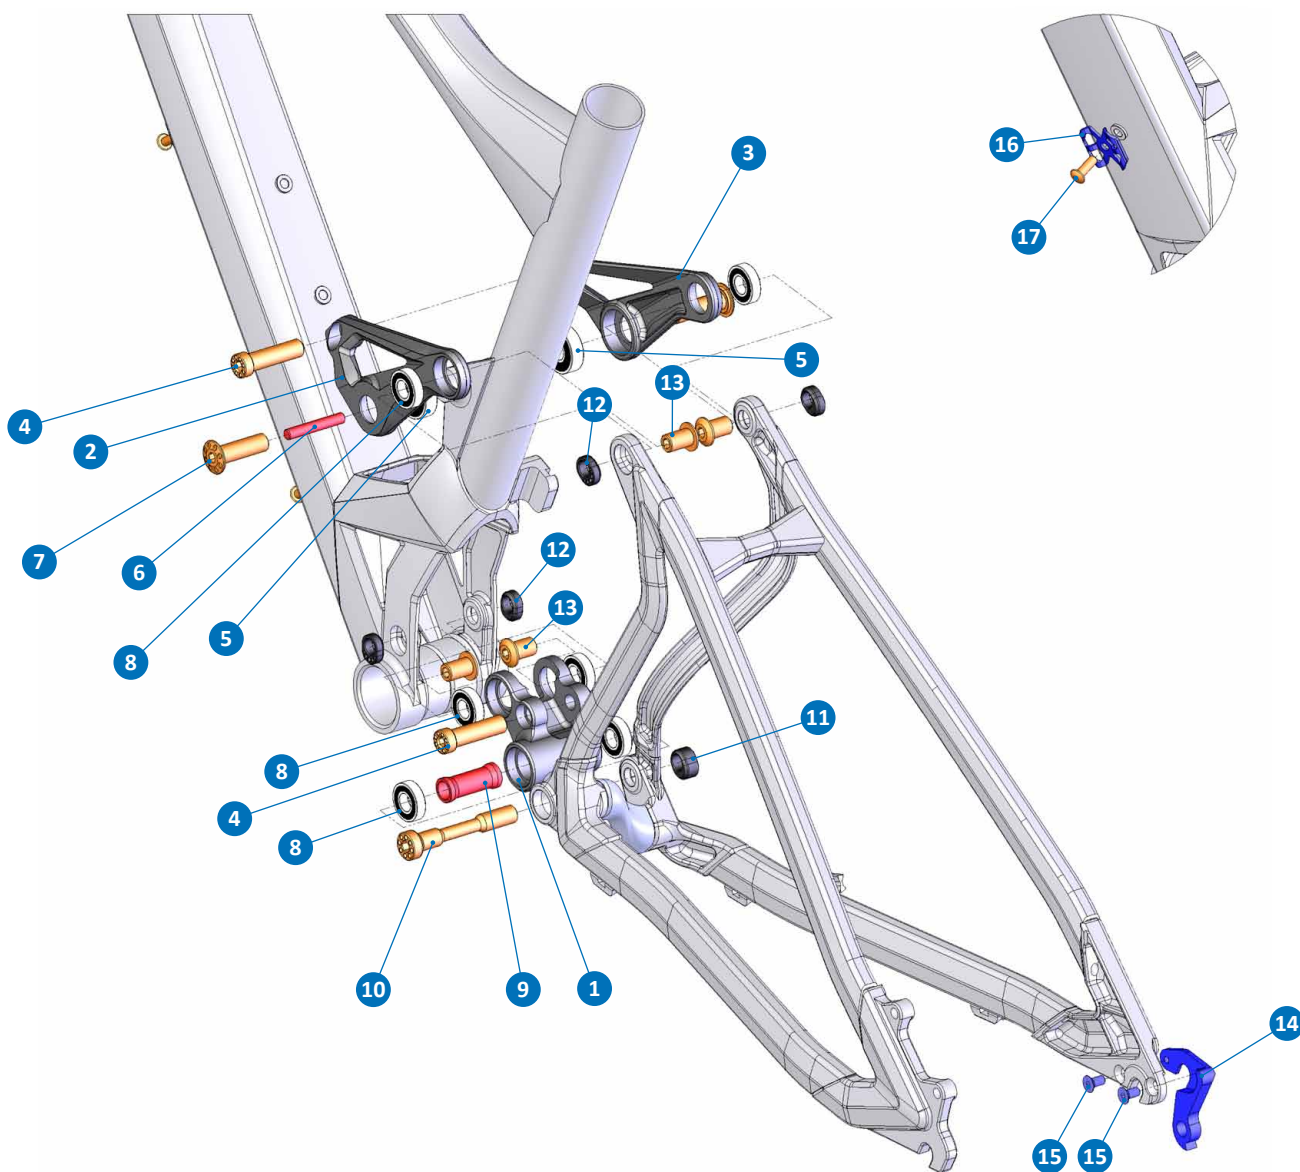

FACTOR

YEAR: 2011 - 2012

ITEM No.	DESCRIPTION	QTY.
1	LOWER LINK	1
2 - 3	UPPER LINK	1
4	BOLT M10x36	2
5	BEARING 6000-2RS	2
6	M6x40	1
7	M10x36	2
8	BEARING 6900-RS	6
9	SPACER D14x35	1
10	PIVOT AXLE M10x63	1

ITEM No.	DESCRIPTION	QTY.
11	AXLE NUT M10x8.85	1
12	AXLE NUT M10x5.75	4
13	PIVOT AXLE M10x15	4
14	M006 HANGER	1
15	M5x10L-M	2
16	CABLE HOLDER	3
17	M5x15L-R-S	3

FACTOR

YEAR: 2011 - 2012

PART NUMBER	DESCRIPTION	COMPONENTS
099.12001	KIT 1: ZERO BEARING KIT	BEARING 6900-RS (x6) / BEARING 6000-2RS (x2)
099.12002	KIT 2: SHOCK HARDWARE ZERO 1	BOLT M10x36 (x2)
099.12003	KIT 3: UPPER LINK KIT 1	M10x36 (x2) / PIVOT AXLE M10x15 (x2) / AXLE NUT M10x5.75 (x2) / M6x40
099.12006	KIT 4: LOWER LINK KIT	PIVOT AXLE M10x63 / PIVOT AXLE M10x15 (x2) / SPACER D14x35 / AXLE NUT M10x8.85 / AXLE NUT M10x5.75 (x2)
099.12009	KIT 5: HANGER KIT 1	M006 HANGER / M5x10L-M (x2)
099.12109	PIVOT AXLE M10x63	PIVOT AXLE M10x63
099.12106	PIVOT AXLE M10x15	PIVOT AXLE M10x15
099.12114	AXLE NUT M10x5.75	AXLE NUT M10x5.75
099.12113	AXLE NUT M10x8.85	AXLE NUT M10x8.85
099.12104	BOLT M10x36	BOLT M10x36