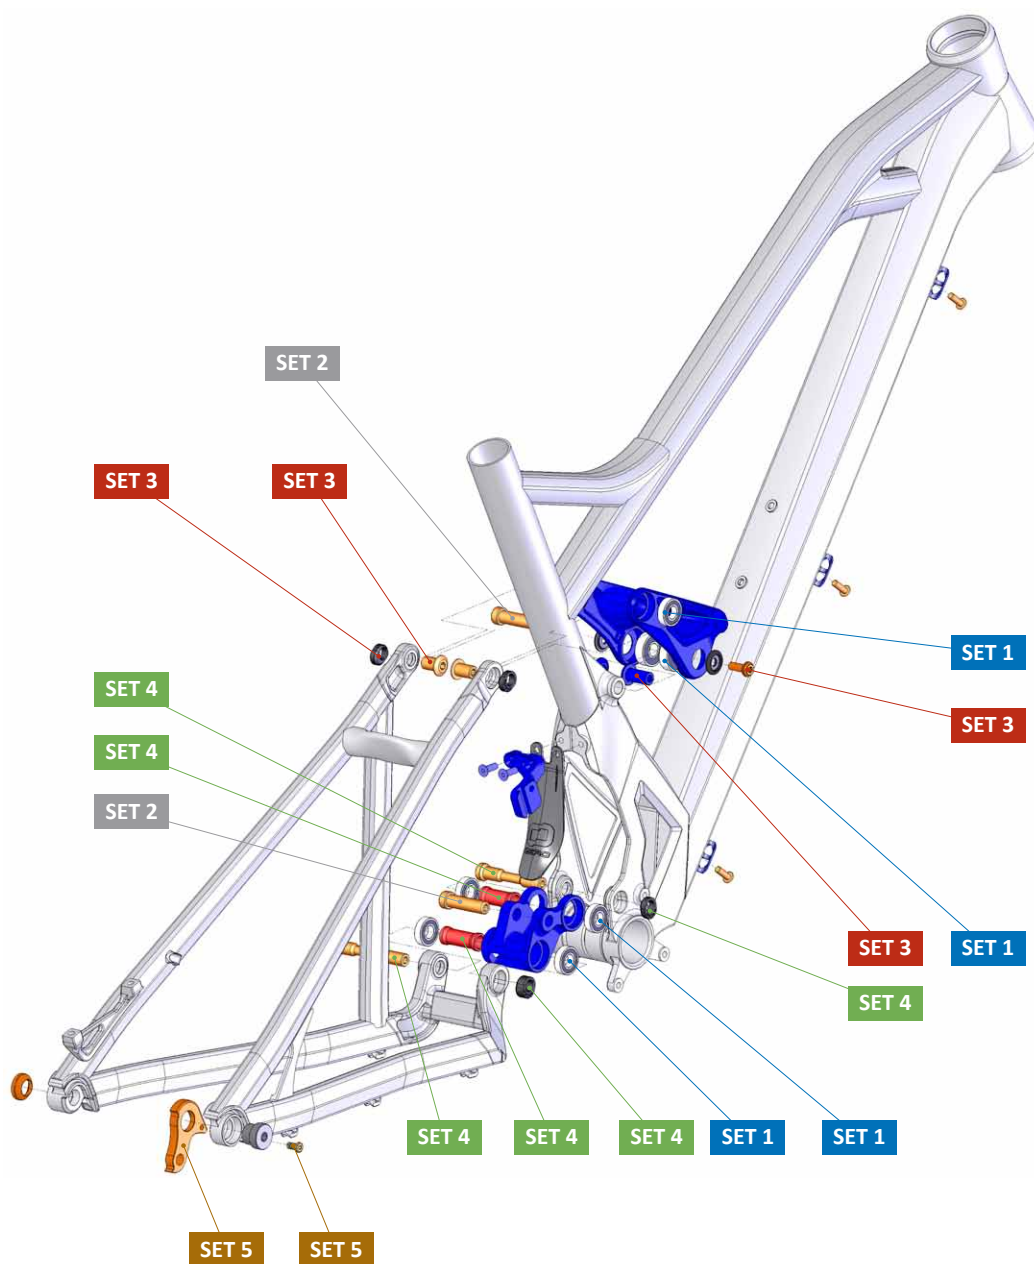

ITEM No.	DESCRIPTION	QTY.
1	UPPER LINK	1
2-3	LOWER LINK	1
4	SPACER D14x35	1
5	SPACER D14x32	1
6	BEARING 6900-2RS	6
7	BEARING 6000-2RS	2
8	PIVOT AXLE M10x63	1
9	PIVOT AXLE M10x55	1
10	AXLE NUT M10x8.85	1
11	AXLE NUT M10x5.75	3
12	BOLT M10x36	2
13	PIVOT AXLE M10x15	2

ITEM No.	DESCRIPTION	QTY.
14	M062 HANGER	1
15	SCREW BOLT	1
16	WASHER	1
17	HUB NUT	1
18	FD HOLDER	1
19	BEARING CAP	2
20	PIVOT AXLE D10x20 M6	2
21	M6X16 SCREW	2
22	CABLE HOLDER	3
23	SCREW BOLT M5x15L-R-S	3
24	SCREW BOLT M5x15L-M	2
25	SHOCK FENDER	1

PART NUMBER	DESCRIPTION	COMPONENTS
099.12001	SET 1: ZERO BEARING KIT	BEARING 6900-RS (x6) / BEARING 6000-2RS (x2)
099.12002	SET 2: SHOCK HARDWARE ZERO 1	BOLT M10x36 (x2)
099.14100	SET 3: UPPER LINK KIT 12	PIVOT AXLE M10x15 (x2) / AXLE NUT M10x5.75 (x2) / M6X16 SCREW (x2) / BEARING CAP (x2) / PIVOT AXLE D10x20 M6 (x2)
099.13102	SET 4: LOWER LINK KIT 10	PIVOT AXLE M10x63 (x1) / AXLE NUT M10x8.85 (x1) / AXLE NUT M10x5.75 (x1) / SPACER D14x35 (x1) / SPACER D14x32 (x1) / PIVOT AXLE M10x55 (x1)
099.14101	SET 5: HANGER KIT 12*	M062 HANGER (x1) / SCREW BOLT (x1)
099.13109	SET 6: HANGER KIT 10**	M053 HANGER (x1) / M4x8L-M SCREW BOLTS (x2)
099.14000	SHOCK FENDER 2014	
099.14001	FD HOLDER DUNE FOXY 2014	

* Foxy R and Foxy XR ** Foxy