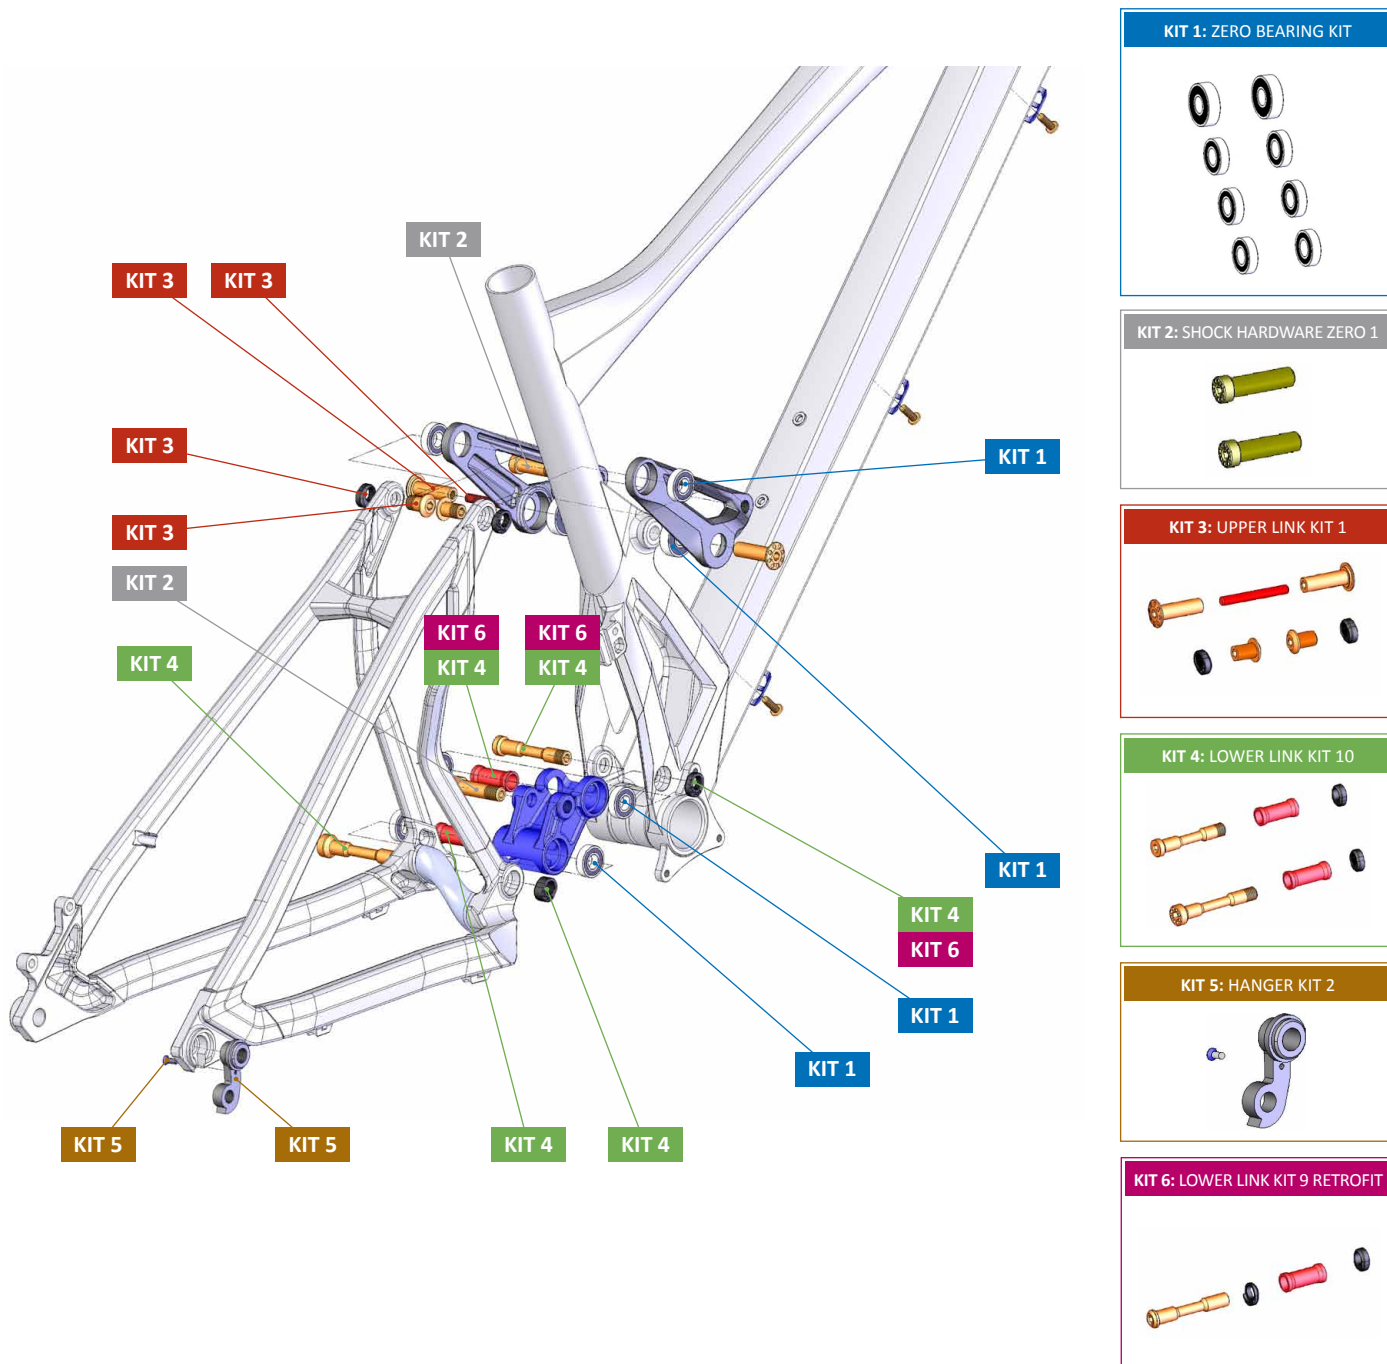

FOXY RR - XR

YEAR: 2013

ITEM No.	DESCRIPTION	QTY.
1	LOWER LINK	1
2 - 3	UPPER LINK	1
4	BEARINGO 6900-RS	6
5	BEARING 6000-2RS	2
6	SPACER D14x32	1
7	SPACER D14x35	1
8	PIVOT AXLE M10x63	1
9	AXLE NUT M10x8.85	1
10	PIVOT AXLE M10x55	1

ITEM No.	DESCRIPTION	QTY.
11	AXLE NUT M10x5,75	3
12	PIVOT AXLE M10x15	2
13	PIVOT AXLE D10x32	2
14	SCREW AXLE M6x40	1
15	BOLT M10x36	2
16	M047 HANGER	1
17	M3x8L-M SCREW BOLT	1
18	CABLE HOLDER	3
19	SCREW BOLT M5x15L-R-S	3

PART NUMBER	DESCRIPTION	COMPONENTS
<a href="#">099.12001</a>	<b>KIT 1: ZERO BEARING KIT</b>	BEARING 6900-RS (x6) / BEARING 6000-2RS (x2)
<a href="#">099.12002</a>	<b>KIT 2: SHOCK HARDWARE ZERO 1</b>	BOLT M10x36 (x2)
<a href="#">099.12003</a>	<b>KIT 3: UPPER LINK KIT 1</b>	SCREW AXLE M6x40 / PIVOT AXLE M10x15 (x2) / PIVOT AXLE D10x32 (x2) / AXLE NUT M10x5,75 (x2)
<a href="#">099.13102</a>	<b>KIT 4: LOWER LINK KIT 10</b>	PIVOT AXLE M10x63 / AXLE NUT M10x8.85 / AXLE NUT M10x5,75 / SPACER D14x35 / SPACER D14x32 / PIVOT AXLE M10x55
<a href="#">099.12010</a>	<b>KIT 5: HANGER KIT 2</b>	M047 HANGER / M3x8L-M
<a href="#">099.13101</a>	<b>KIT 6: LOWER LINK KIT 9 RETRO FIT</b>	AXLE NUT M10x5,75 / PIVOT AXLE M10x60 / AXLE NUT M10x6 / SPACER D14x32