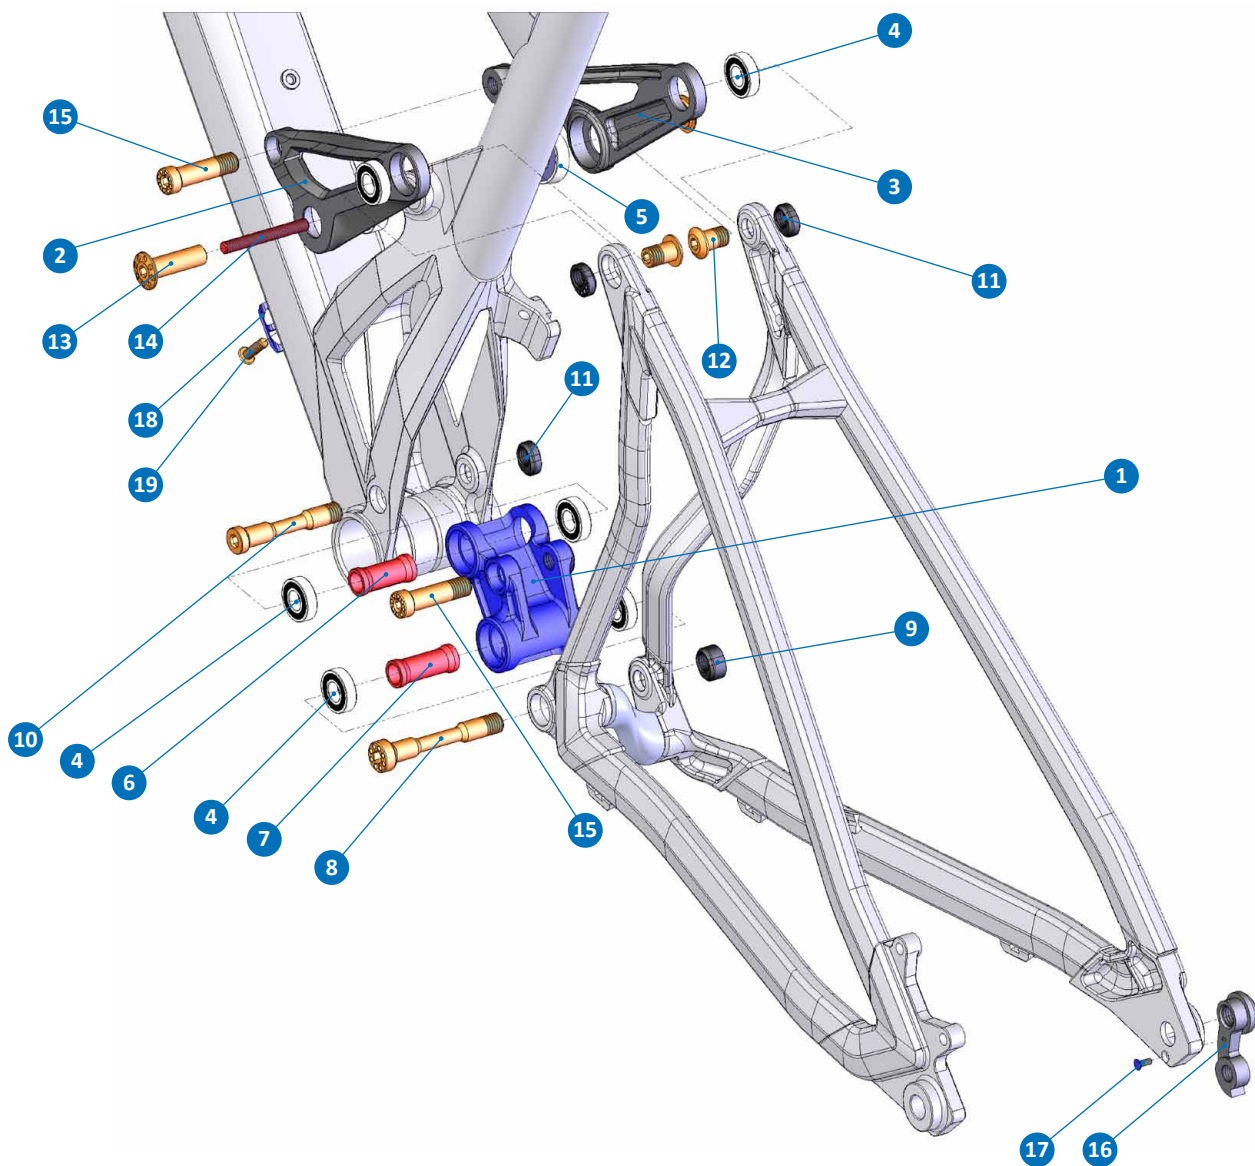

FOXY RR - XR

YEAR: 2013

ITEM No.	DESCRIPTION	QTY.
1	LOWER LINK	1
2 - 3	UPPER LINK	1
4	BEARINGO 6900-RS	6
5	BEARING 6000-2RS	2
6	SPACER D14x32	1
7	SPACER D14x35	1
8	PIVOT AXLE M10x63	1
9	AXLE NUT M10x8.85	1
10	PIVOT AXLE M10x55	1

ITEM No.	DESCRIPTION	QTY.
11	AXLE NUT M10x5,75	3
12	PIVOT AXLE M10x15	2
13	PIVOT AXLE D10x32	2
14	SCREW AXLE M6x40	1
15	BOLT M10x36	2
16	M047 HANGER	1
17	M3x8L-M SCREW BOLT	1
18	CABLE HOLDER	3
19	SCREW BOLT M5x15L-R-S	3

PART NUMBER	DESCRIPTION	COMPONENTS
<a href="#">099.12001</a>	<b>KIT 1: ZERO BEARING KIT</b>	BEARING 6900-RS (x6) / BEARING 6000-2RS (x2)
<a href="#">099.12002</a>	<b>KIT 2: SHOCK HARDWARE ZERO 1</b>	BOLT M10x36 (x2)
<a href="#">099.12003</a>	<b>KIT 3: UPPER LINK KIT 1</b>	SCREW AXLE M6x40 / PIVOT AXLE M10x15 (x2) / PIVOT AXLE D10x32 (x2) / AXLE NUT M10x5,75 (x2)
<a href="#">099.13102</a>	<b>KIT 4: LOWER LINK KIT 10</b>	PIVOT AXLE M10x63 / AXLE NUT M10x8.85 / AXLE NUT M10x5,75 / SPACER D14x35 / SPACER D14x32 / PIVOT AXLE M10x55
<a href="#">099.12010</a>	<b>KIT 5: HANGER KIT 2</b>	M047 HANGER / M3x8L-M
<a href="#">099.13101</a>	<b>KIT 6: LOWER LINK KIT 9 RETRO FIT</b>	AXLE NUT M10x5,75 / PIVOT AXLE M10x60 / AXLE NUT M10x6 / SPACER D14x32