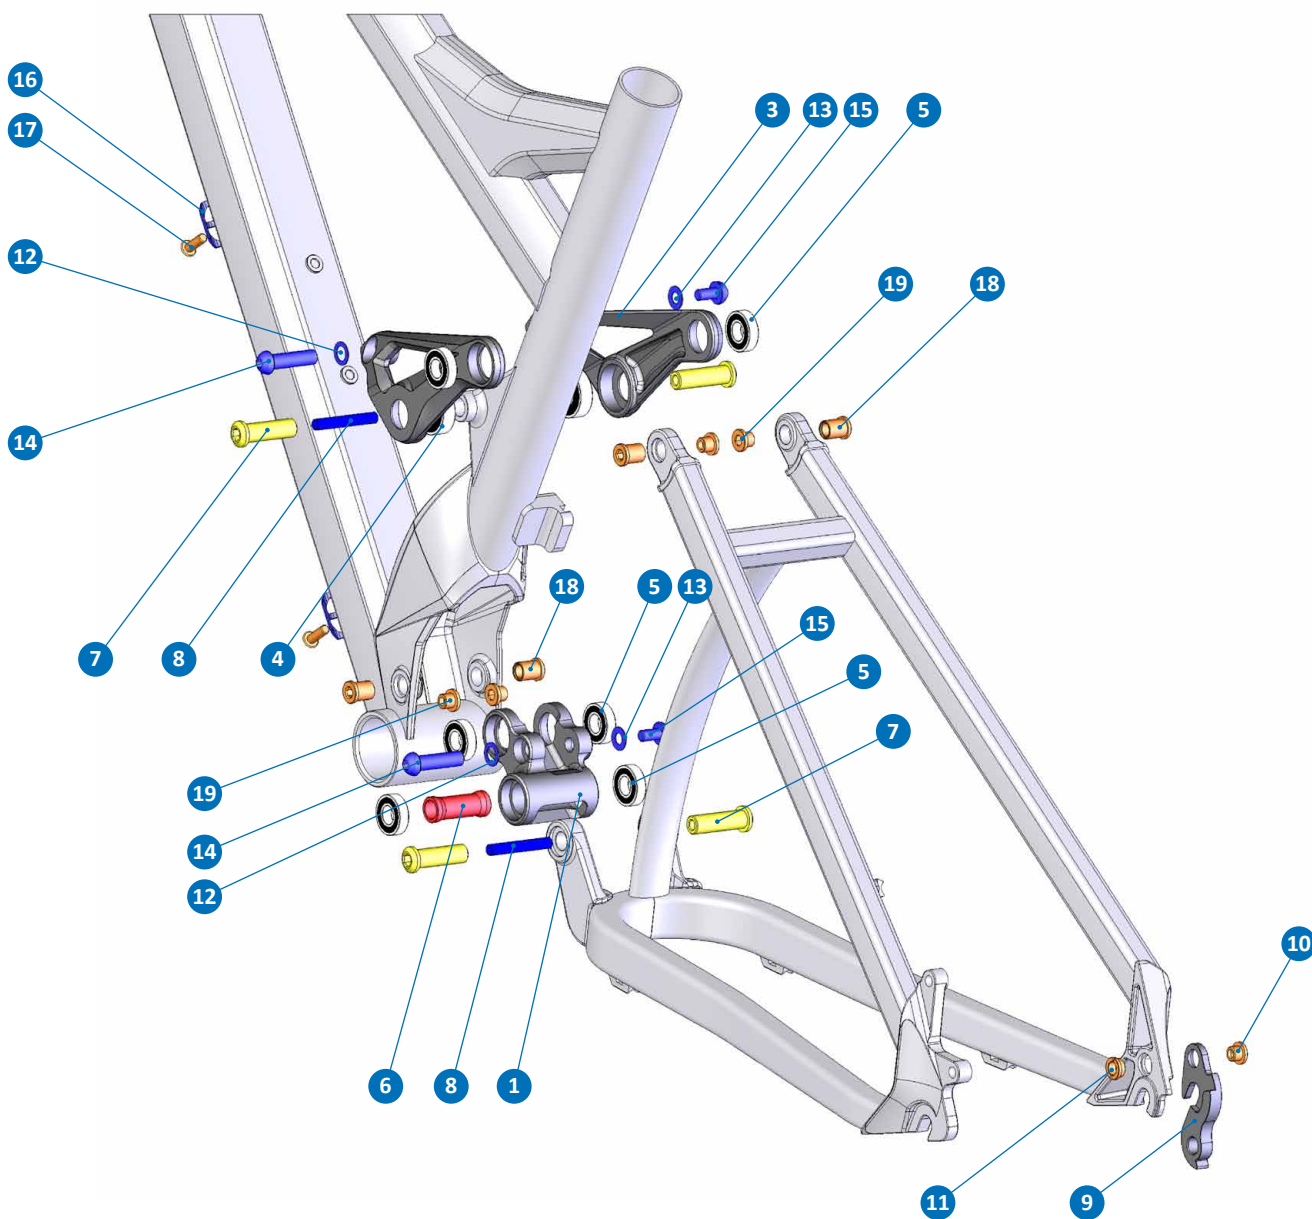

TRACKER

YEAR: 2012

ITEM No.	DESCRIPTION	QTY.
1	LOWER LINK	1
2-3	UPPER LINK	1
4	BEARING 6000-2RS	2
5	BEARING 6900-RS	6
6	SPACER D14x35	1
7	D10x33	4
8	M6x40	2
9	M037 HANGER	1
10	M8x5	1

ITEM No.	DESCRIPTION	QTY.
11	D10x3	1
12	WASHER M8	2
13	WASHER M6	2
14	SLEEVE BOLT D8x30L	2
15	BOLT M6x12L-R	2
16	CABLE HOLDER	3
17	M5x15L-R-S	3
18	NUT D10xL11,5	4
19	NUT M8x5L	4

TRACKER

YEAR: 2012

PART NUMBER	DESCRIPTION	COMPONENTS
099.12001	KIT 1: ZERO BEARING KIT	BEARING 6900-RS (x6) / BEARING 6000-2RS (x2)
099.12023	KIT 2: SHOCK HARDWARE KIT 3	D8x30L (x2) / M6xL12 (x2)
099.12021	KIT 3: UPPER LINK KIT 5	D10xL33 (x2) / M6xL40 (x1) / M8x5L (x2) / D10xL11.5 (x2)
099.12022	KIT 4: LOWER LINK KIT 3	D10xL33 (x2) / M6xL40 (x1) / M8x5L (x2) / D10xL11.5 (x2) / SPACER D14x35 (x1)
099.12020	KIT 5: HANGER KIT 5	M037 HANGER / M8x5L (x1) / D10x3L (x1)