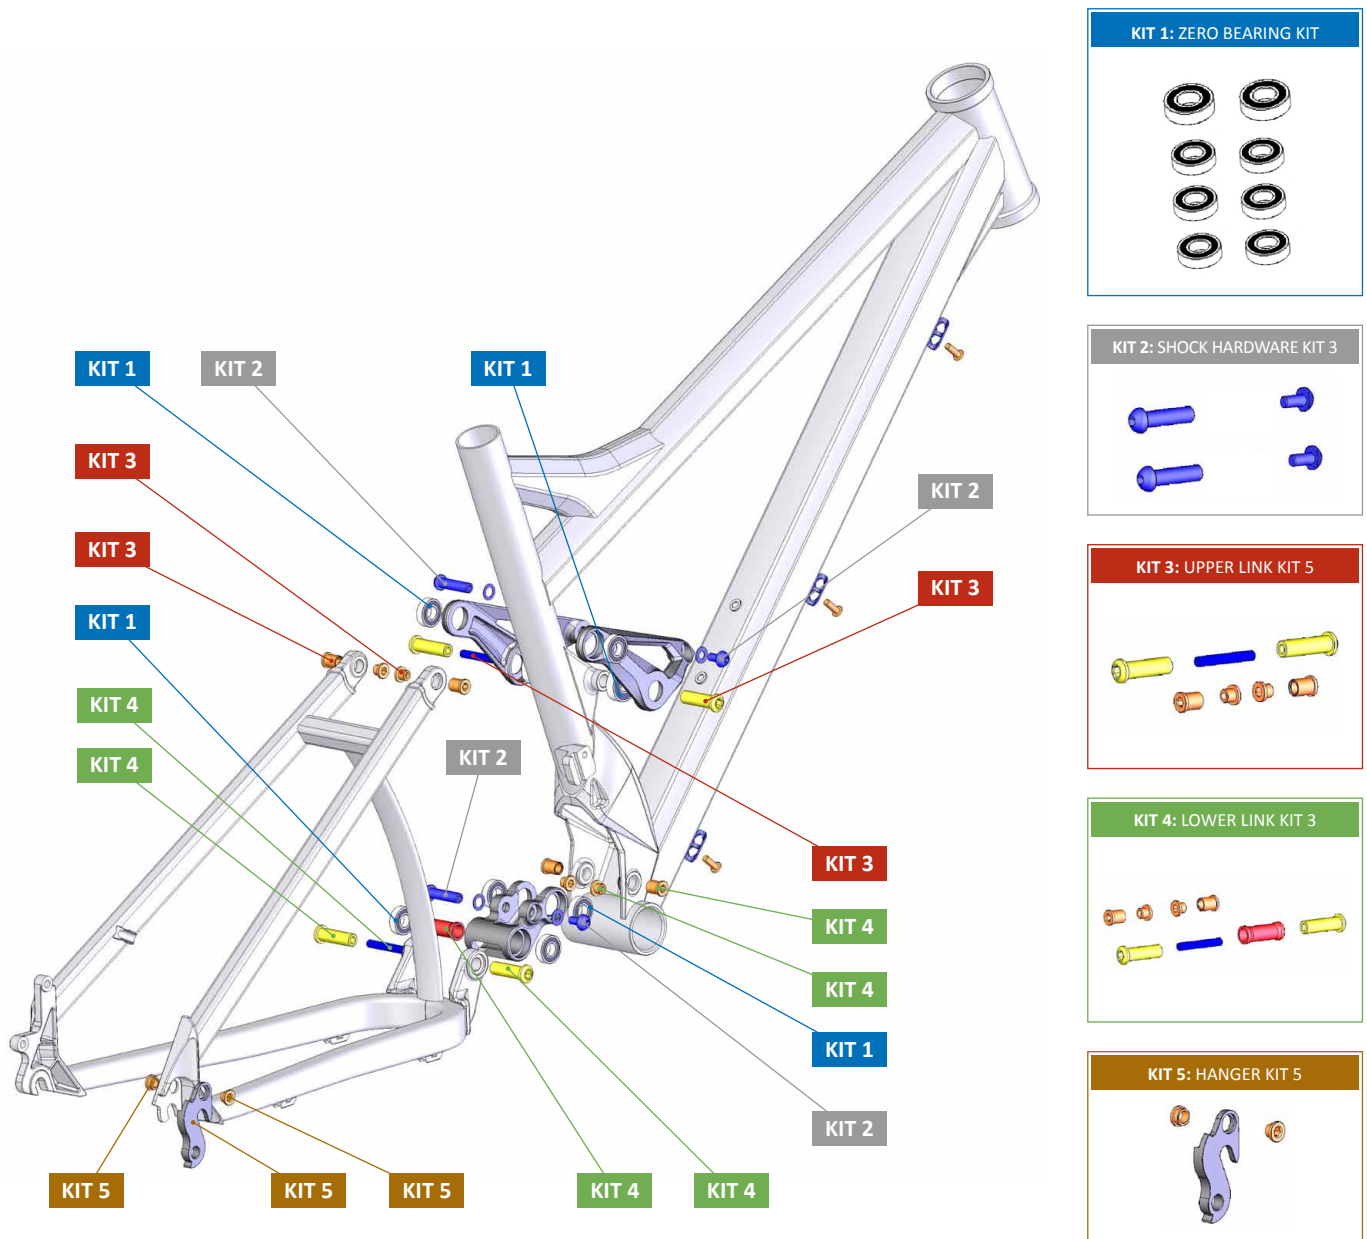

TRACKER

YEAR: 2012

ITEM No.	DESCRIPTION	QTY.
1	LOWER LINK	1
2-3	UPPER LINK	1
4	BEARING 6000-2RS	2
5	BEARING 6900-RS	6
6	SPACER D14x35	1
7	D10x33	4
8	M6x40	2
9	M037 HANGER	1
10	M8x5	1

ITEM No.	DESCRIPTION	QTY.
11	D10x3	1
12	WASHER M8	2
13	WASHER M6	2
14	SLEEVE BOLT D8x30L	2
15	BOLT M6x12L-R	2
16	CABLE HOLDER	3
17	M5x15L-R-S	3
18	NUT D10xL11,5	4
19	NUT M8x5L	4

TRACKER

YEAR: 2012

PART NUMBER	DESCRIPTION	COMPONENTS
099.12001	KIT 1: ZERO BEARING KIT	BEARING 6900-RS (x6) / BEARING 6000-2RS (x2)
099.12023	KIT 2: SHOCK HARDWARE KIT 3	D8x30L (x2) / M6xL12 (x2)
099.12021	KIT 3: UPPER LINK KIT 5	D10xL33 (x2) / M6xL40 (x1) / M8x5L (x2) / D10xL11.5 (x2)
099.12022	KIT 4: LOWER LINK KIT 3	D10xL33 (x2) / M6xL40 (x1) / M8x5L (x2) / D10xL11.5 (x2) / SPACER D14x35 (x1)
099.12020	KIT 5: HANGER KIT 5	M037 HANGER / M8x5L (x1) / D10x3L (x1)