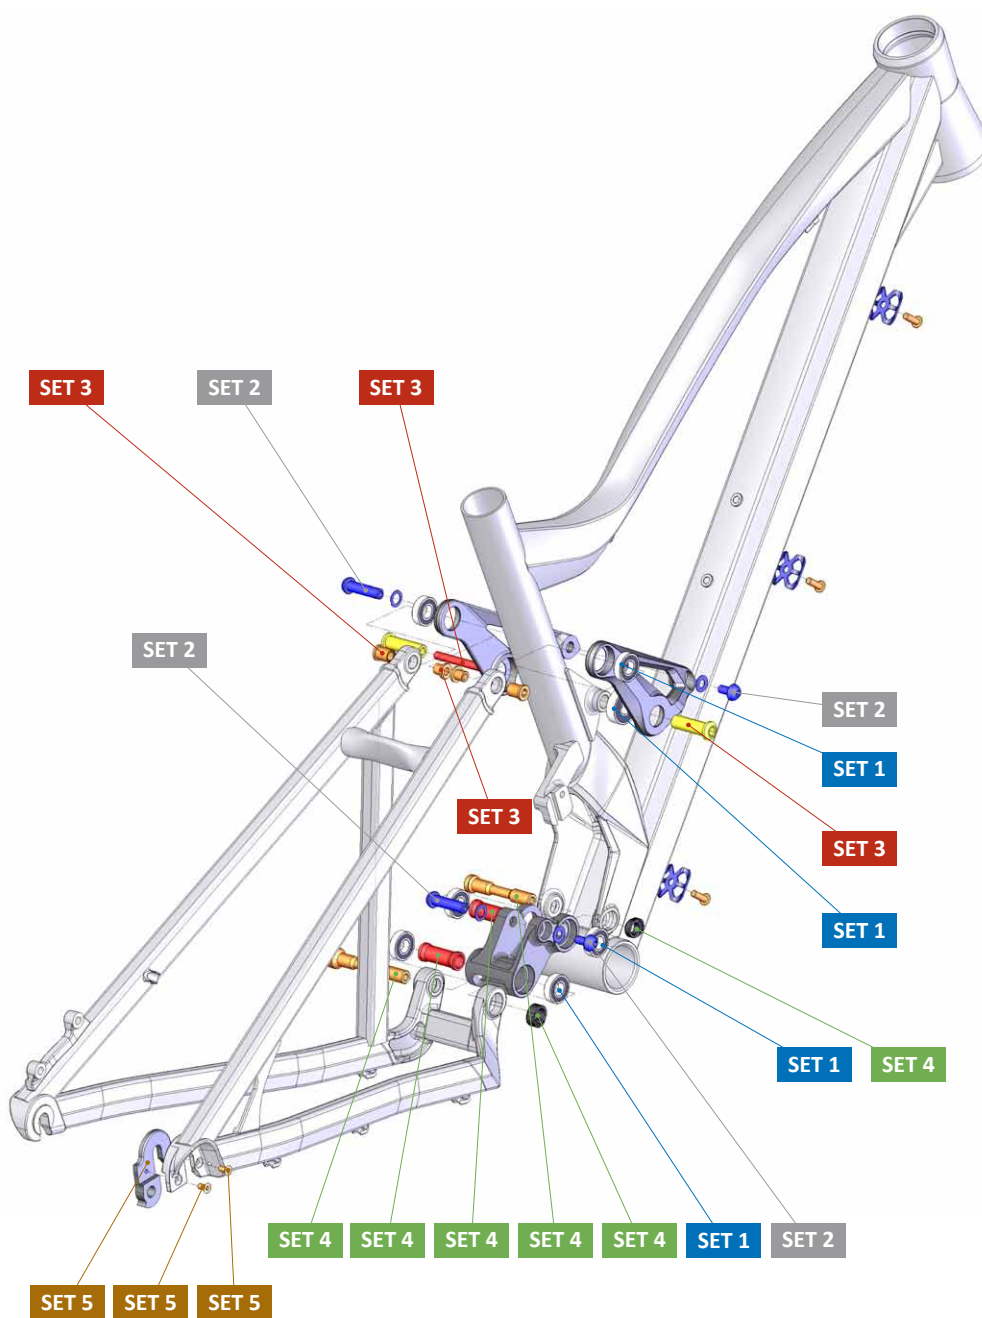

TRACKER

YEAR: 2014

ITEM No.	DESCRIPTION	QTY.
1	LOWER LINK	1
2-3	UPPER LINK	1
4	BEARING 6000-2RS	2
5	BEARING 6900-RS	6
6	SPACER D14x35	1
7	SPACER D14x32	1
8	HANGER M053	1
9	SCREW BOLT M4x8L-M	2
10	AXLE NUT M10x5,75	1
11	AXLE NUT M10x8.85	1
12	PIVOT AXLE M10x55	1

ITEM No.	DESCRIPTION	QTY.
13	PIVOT AXLE M10x63	1
14	SCREW AXLE M6x40	1
15	PIVOT AXLE M10x33	2
16	WASHER M8	2
17	WASHER M6	2
18	SLEEVE BOLT D8x30L	2
19	SCREW BOLT M6XL12	2
20	NUT D10xL11.5	2
21	NUT M8x8.5	2
22	CABLE HOLDER	3
23	SCREW BOLT	3

TRACKER

YEAR: 2014

PART NUMBER	DESCRIPTION	COMPONENTS
099.12001	SET 1: ZERO BEARING KIT	BEARING 6900-RS (x6) / BEARING 6000-2RS (x2)
099.12023	SET 2: SHOCK HARDWARE KIT 3	SLEEVE BOLT D8x30L (x2) / SCREW BOLT M6xL12 (x2)
099.12021	SET 3: UPPER LINK KIT 5	SCREW AXLE M6x40 (x1) / PIVOT AXLE M10x33 (x2) / NUT D10xL11.5 (x2) / NUT M8x8.5 (x2)
099.13102	SET 4: LOWER LINK KIT 10	PIVOT AXLE M10x63 (x1) / AXLE NUT M10x8.85 (x1) / AXLE NUT M10x5,75 (x1) / SPACER D14x35 (x1) / SPACER D14x32 (x1) / PIVOT AXLE M10x55 (x1)
099.13109	SET 5: HANGER KIT 10	HANGER M053 (x1) / M4x8L-M SCREW BOLT (x2)