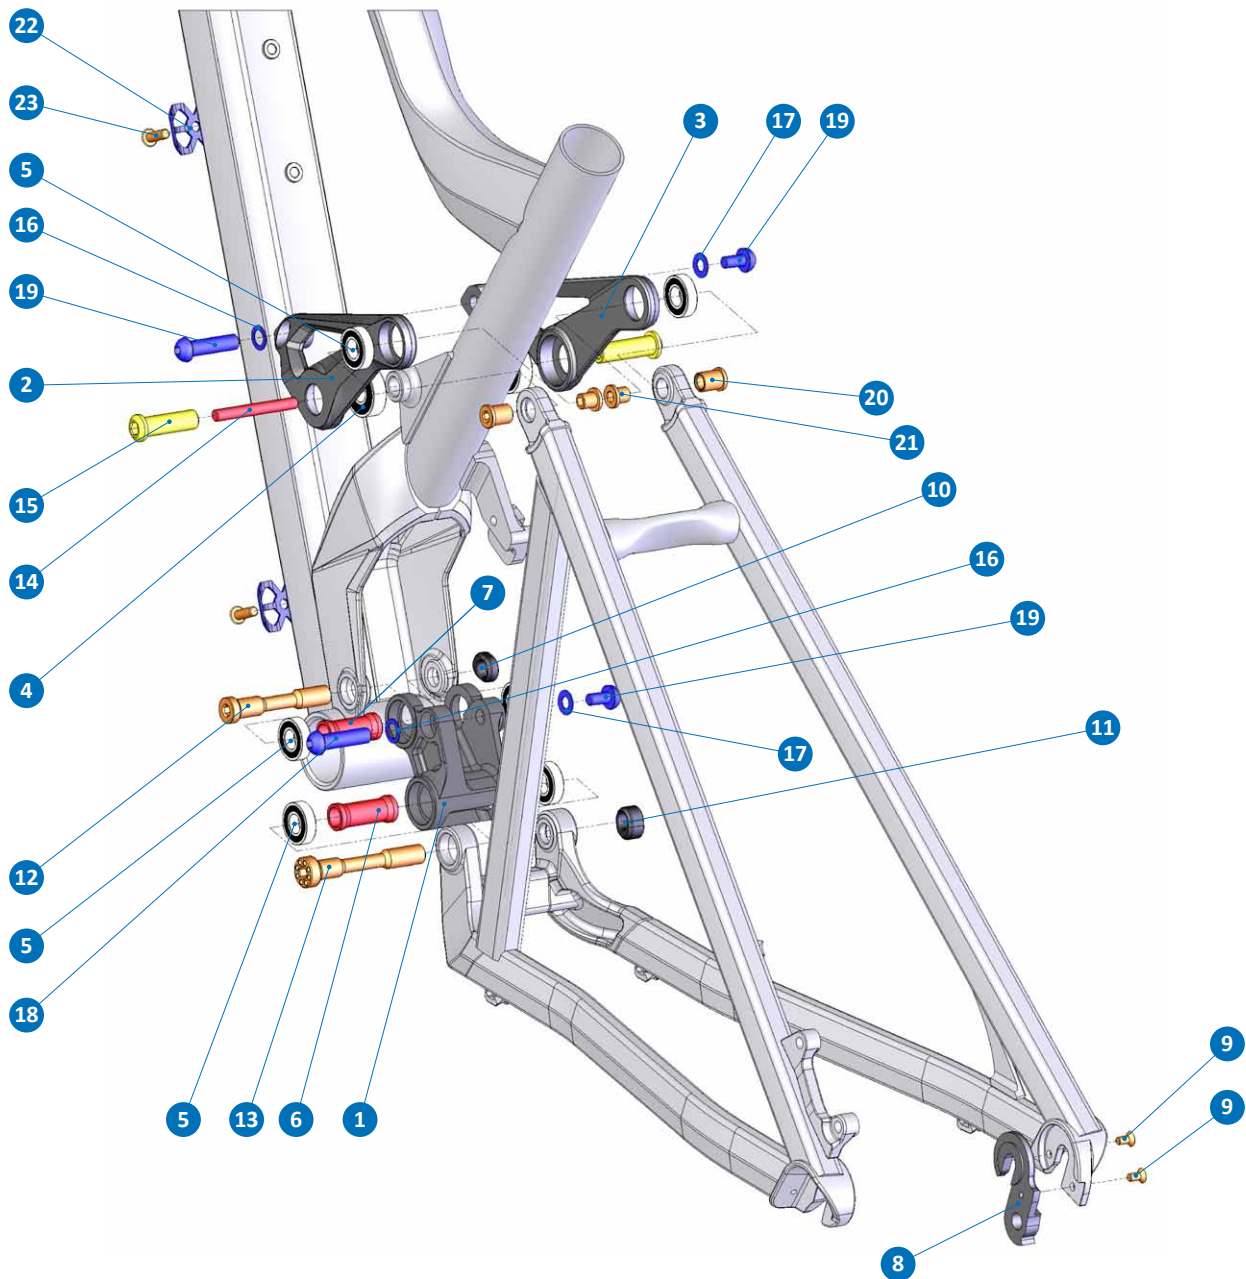

TRACKER

YEAR: 2014

ITEM No.	DESCRIPTION	QTY.
1	LOWER LINK	1
2-3	UPPER LINK	1
4	BEARING 6000-2RS	2
5	BEARING 6900-RS	6
6	SPACER D14x35	1
7	SPACER D14x32	1
8	HANGER M053	1
9	SCREW BOLT M4x8L-M	2
10	AXLE NUT M10x5,75	1
11	AXLE NUT M10x8.85	1
12	PIVOT AXLE M10x55	1

ITEM No.	DESCRIPTION	QTY.
13	PIVOT AXLE M10x63	1
14	SCREW AXLE M6x40	1
15	PIVOT AXLE M10x33	2
16	WASHER M8	2
17	WASHER M6	2
18	SLEEVE BOLT D8x30L	2
19	SCREW BOLT M6XL12	2
20	NUT D10xL11.5	2
21	NUT M8x8.5	2
22	CABLE HOLDER	3
23	SCREW BOLT	3

TRACKER

YEAR: 2014

PART NUMBER	DESCRIPTION	COMPONENTS
099.12001	SET 1: ZERO BEARING KIT	BEARING 6900-RS (x6) / BEARING 6000-2RS (x2)
099.12023	SET 2: SHOCK HARDWARE KIT 3	SLEEVE BOLT D8x30L (x2) / SCREW BOLT M6xL12 (x2)
099.12021	SET 3: UPPER LINK KIT 5	SCREW AXLE M6x40 (x1) / PIVOT AXLE M10x33 (x2) / NUT D10xL11.5 (x2) / NUT M8x8.5 (x2)
099.13102	SET 4: LOWER LINK KIT 10	PIVOT AXLE M10x63 (x1) / AXLE NUT M10x8.85 (x1) / AXLE NUT M10x5,75 (x1) / SPACER D14x35 (x1) / SPACER D14x32 (x1) / PIVOT AXLE M10x55 (x1)
099.13109	SET 5: HANGER KIT 10	HANGER M053 (x1) / M4x8L-M SCREW BOLT (x2)